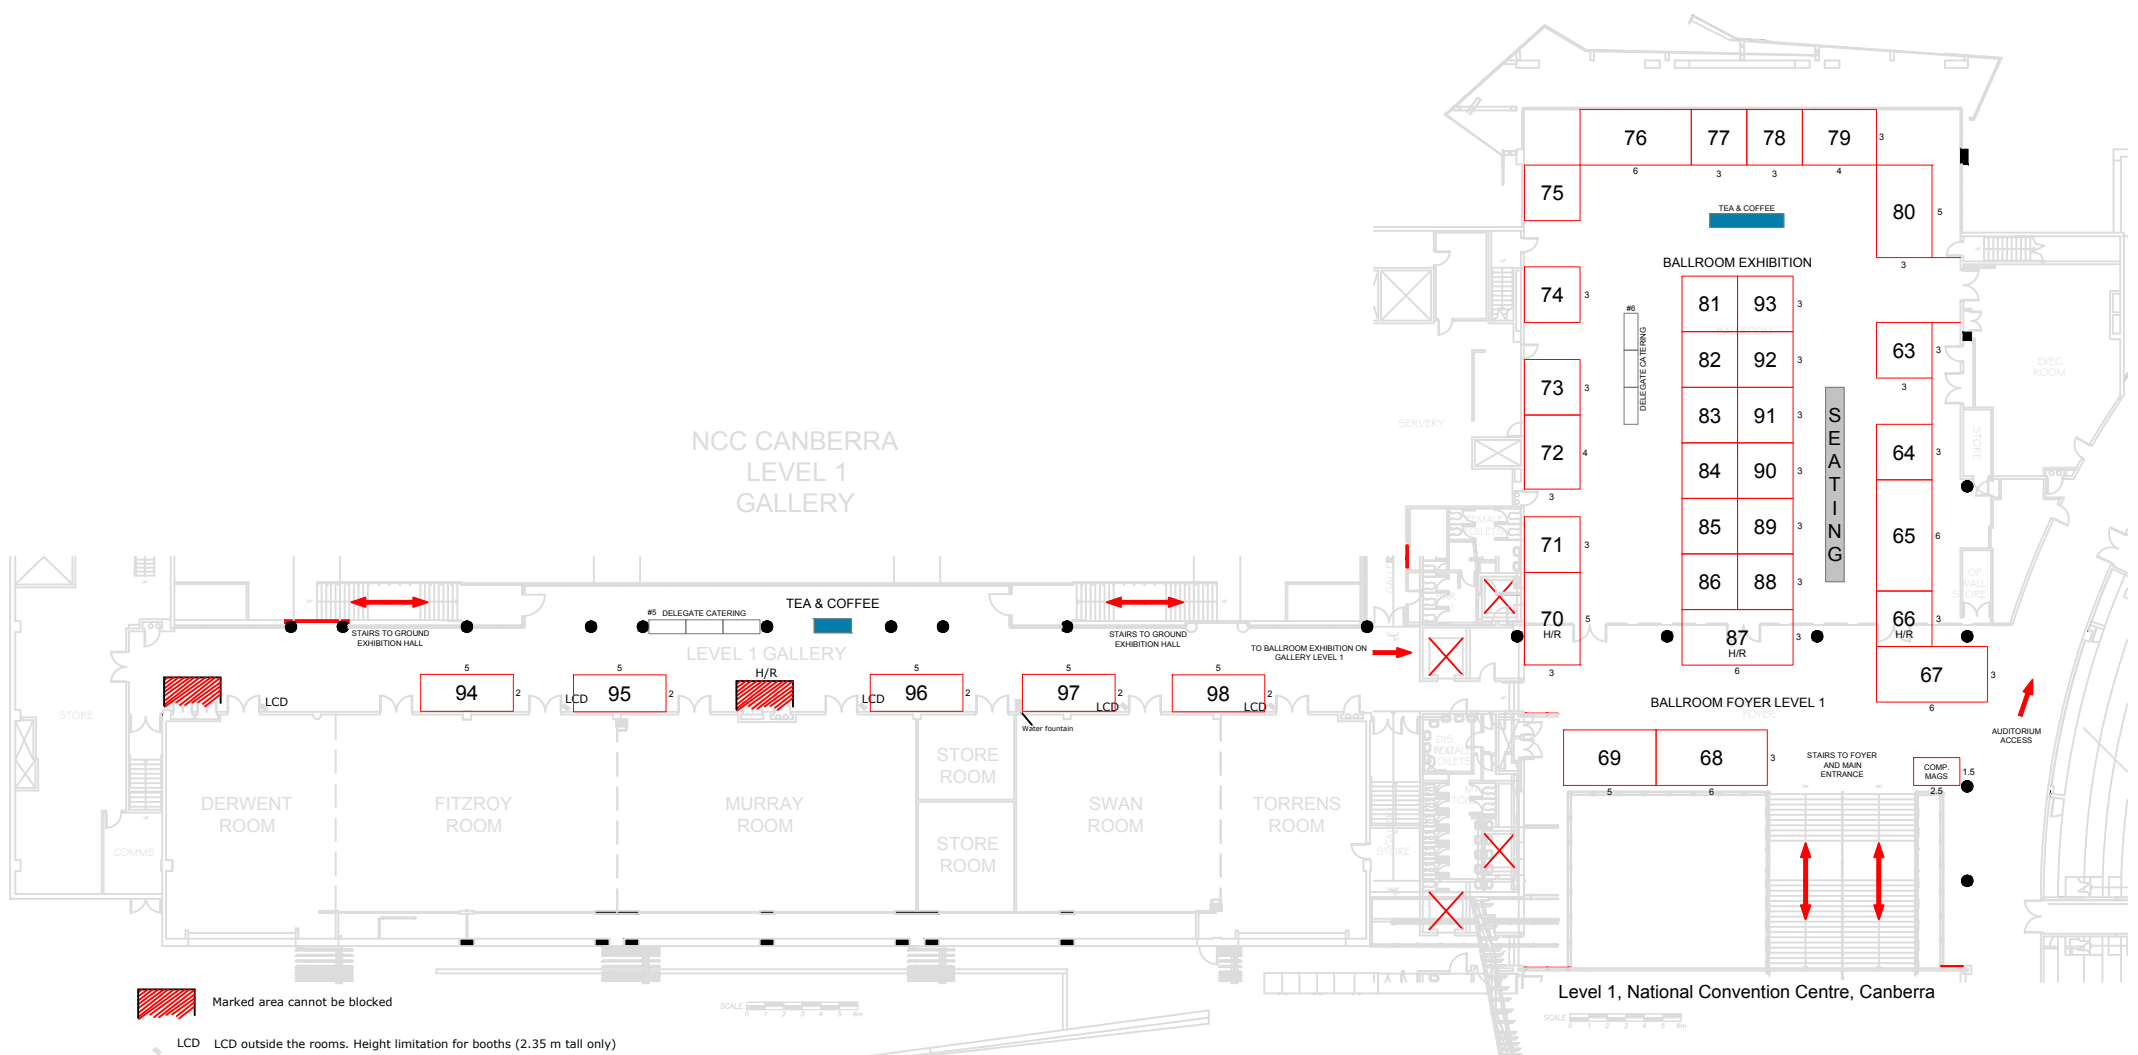

NCC CANBERRA
GROUND FLOOR
EXHIBITION HALL

NCC CANBERRA
GROUND FLOOR
EXHIBITION FOYER

NCC CANBERRA
LEVEL 1
BALLROOM

Level 1, National Convention Centre, Canberra