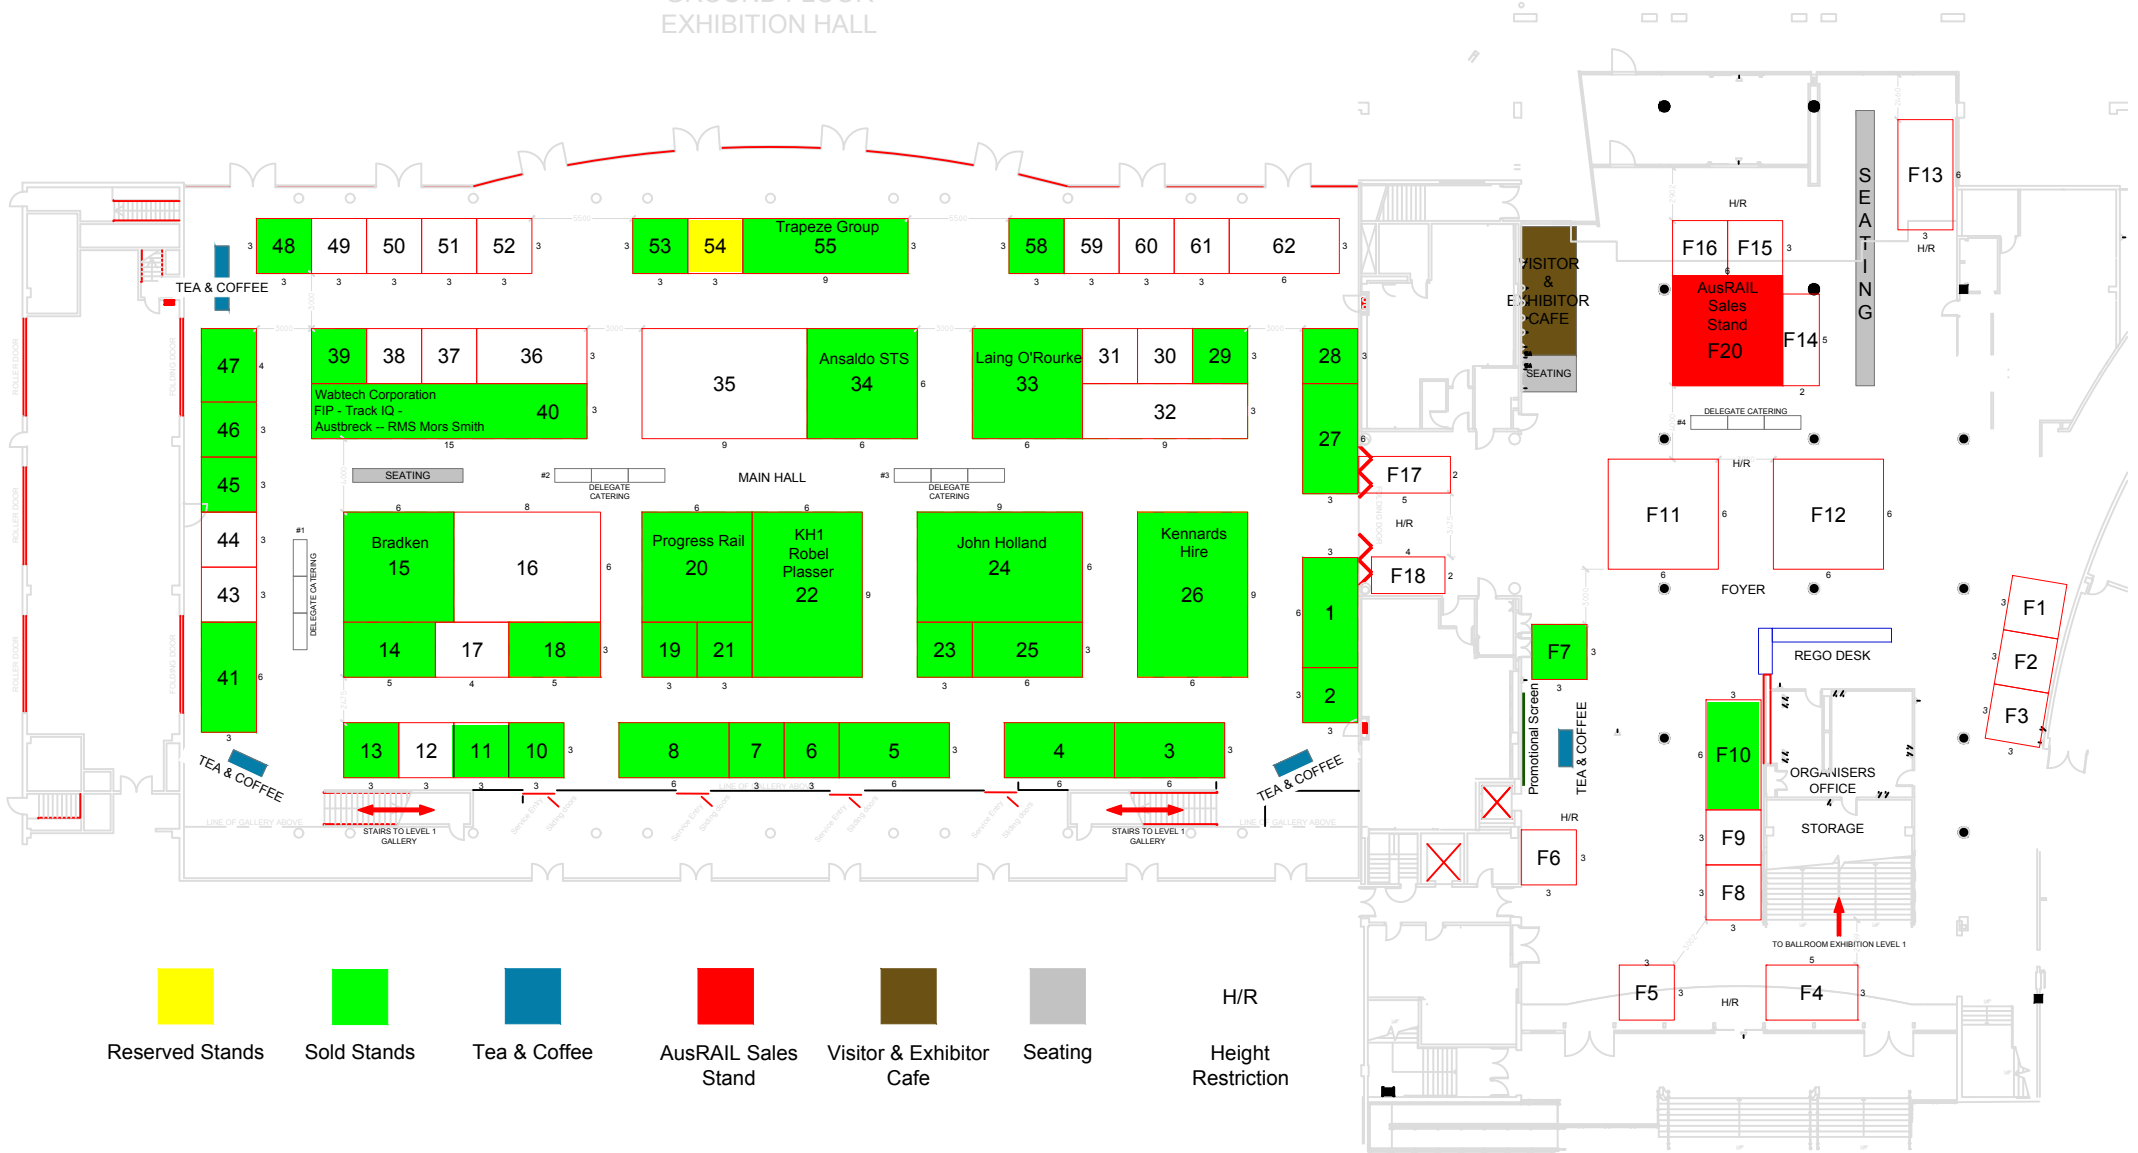

NCC CANBERRA
GROUND FLOOR
EXHIBITION HALL

NCC CANBERRA
GROUND FLOOR
EXHIBITION FOYER

NCC CANBERRA
LEVEL 1
BALLROOM

Level 1, National Convention Centre, Canberra